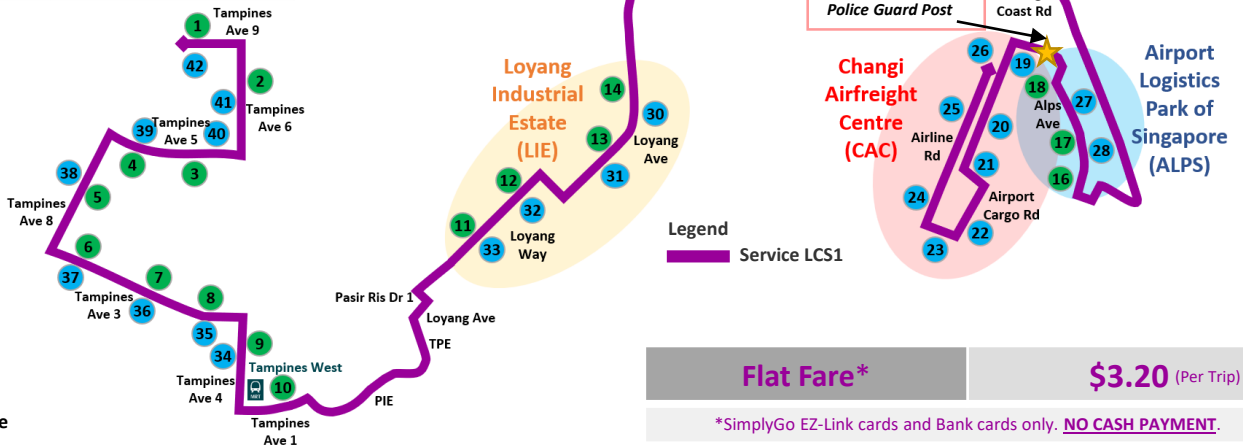

Map not drawn to scale

**Flat Fare\***

**\$3.20** (Per Trip)

\*SimplyGo EZ-Link cards and Bank cards only. **NO CASH PAYMENT.**

Road Name	Towards LIE / ALPS / CAC				Towards Tampines Town			
	Bus Stop Code	Bus Stop Description	First Trip	Second Trip	Bus Stop Code	Bus Stop Description	First Trip	Second Trip
Tampines Avenue 9	1 75279	Opp Blk 721	7.00am	7.30am	42 75271	Blk 721	6.46pm	7.16pm
Tampines Avenue 6	2 75269	Opp Blks 710/713	7.02am	7.32am	41 75261	Bet Blks 710/713	6.44pm	7.14pm
Tampines Avenue 5	3 75139	Blk 863	7.05am	7.35am	40 75131	Bet Blks 701/702	6.43pm	7.13pm
	4 75149	Blk 867A	7.07am	7.37am	39 75141	Blk 730	6.42pm	7.12pm
Tampines Avenue 8	5 75159	Blk 874	7.09am	7.39am	38 75151	Opp Blk 871A	6.41pm	7.11pm
Tampines Avenue 3	6 75101	Blk 880	7.12am	7.42am	37 75109	Blk 888	6.38pm	7.08pm
	7 75081	Blk 831	7.14am	7.44am	36 75089	Blk 827	6.37pm	7.07pm
Tampines Avenue 4	8 75071	Opp Blk 819	7.15am	7.45am	35 75079	Blk 819	6.35pm	7.05pm
	9 76281	Junyuan Pri Sch	7.17am	7.47am	34 76289	Blk 801	6.33pm	7.03pm
Tampines Avenue 1	10 75051	Tampines West Stn Exit B	7.20am	7.50am				
Loyang Way	11 98121	Krislite Bldg	7.37am	8.07am	33 98129	Opp Krislite Bldg	6.14pm	6.44pm
	12 98131	Bef Loyang Way 1	7.38am	8.08am	32 98139	Aft Loyang Way 1	6.13pm	6.43pm
Loyang Avenue	13 98061	Opp Engine Test Facility	7.39am	8.09am	31 98069	Aft Engine Test Facility	6.12pm	6.42pm
	14 98071	Loyang Way 4/Soxal	7.40am	8.10am	30 98079	Opp Loyang Way 4/Soxal	6.11pm	6.41pm
Telok Paku Road	15 99181	Bef S'pore Aviation AC	7.47am	8.17am	29 99189	S'pore Aviation AC	6.06pm	6.36pm
Nicoll Drive	Non-stop				Non-stop			
Changi Coast Road	Non-stop				Non-stop			
Alps Avenue	16 95171	Prologis	8.00am	8.30am	28 95179	DHL	5.57pm	6.27pm
	17 95181	Menlo Worldwide	8.01am	8.31am	27 95189	Expeditors	5.56pm	6.26pm
	18 95191	Opp DB Schenker	8.03am	8.33am				
Airline Road	19 95141	Aft Cargo Bldg D	8.04am	8.34am	26 95149	Bef Cargo Bldg D	5.54pm	6.24pm
	20 95061	Airline Hse	8.06am	8.36am	25 95069	Opp Airline Hse	5.53pm	6.23pm
Airport Cargo Road	21 95051	3 <sup>rd</sup> Cargo Agents	8.08am	8.38am	24 95049	SATS Cargo Ter	5.51pm	6.21pm
	22 95041	CIAS Cargo Ters	8.09am	8.39am	23 95039	Airfreight Ter Bldg	5.50pm	6.20pm
	23 95039	Airfreight Ter Bldg	8.10am	8.40am	22 95041	CIAS Cargo Ters	5.49pm	6.19pm
	24 95049	SATS Cargo Ter	8.11am	8.41am	21 95051	3rd Cargo Agents	5.48pm	6.18pm
Airline Road	25 95069	Opp Airline Hse	8.13am	8.43am	20 95061	Airline Hse	5.46pm	6.16pm
	26 95149	Bef Cargo Bldg D	8.14am	8.44am	19 95141	Aft Cargo Bldg D	5.45pm	6.15pm